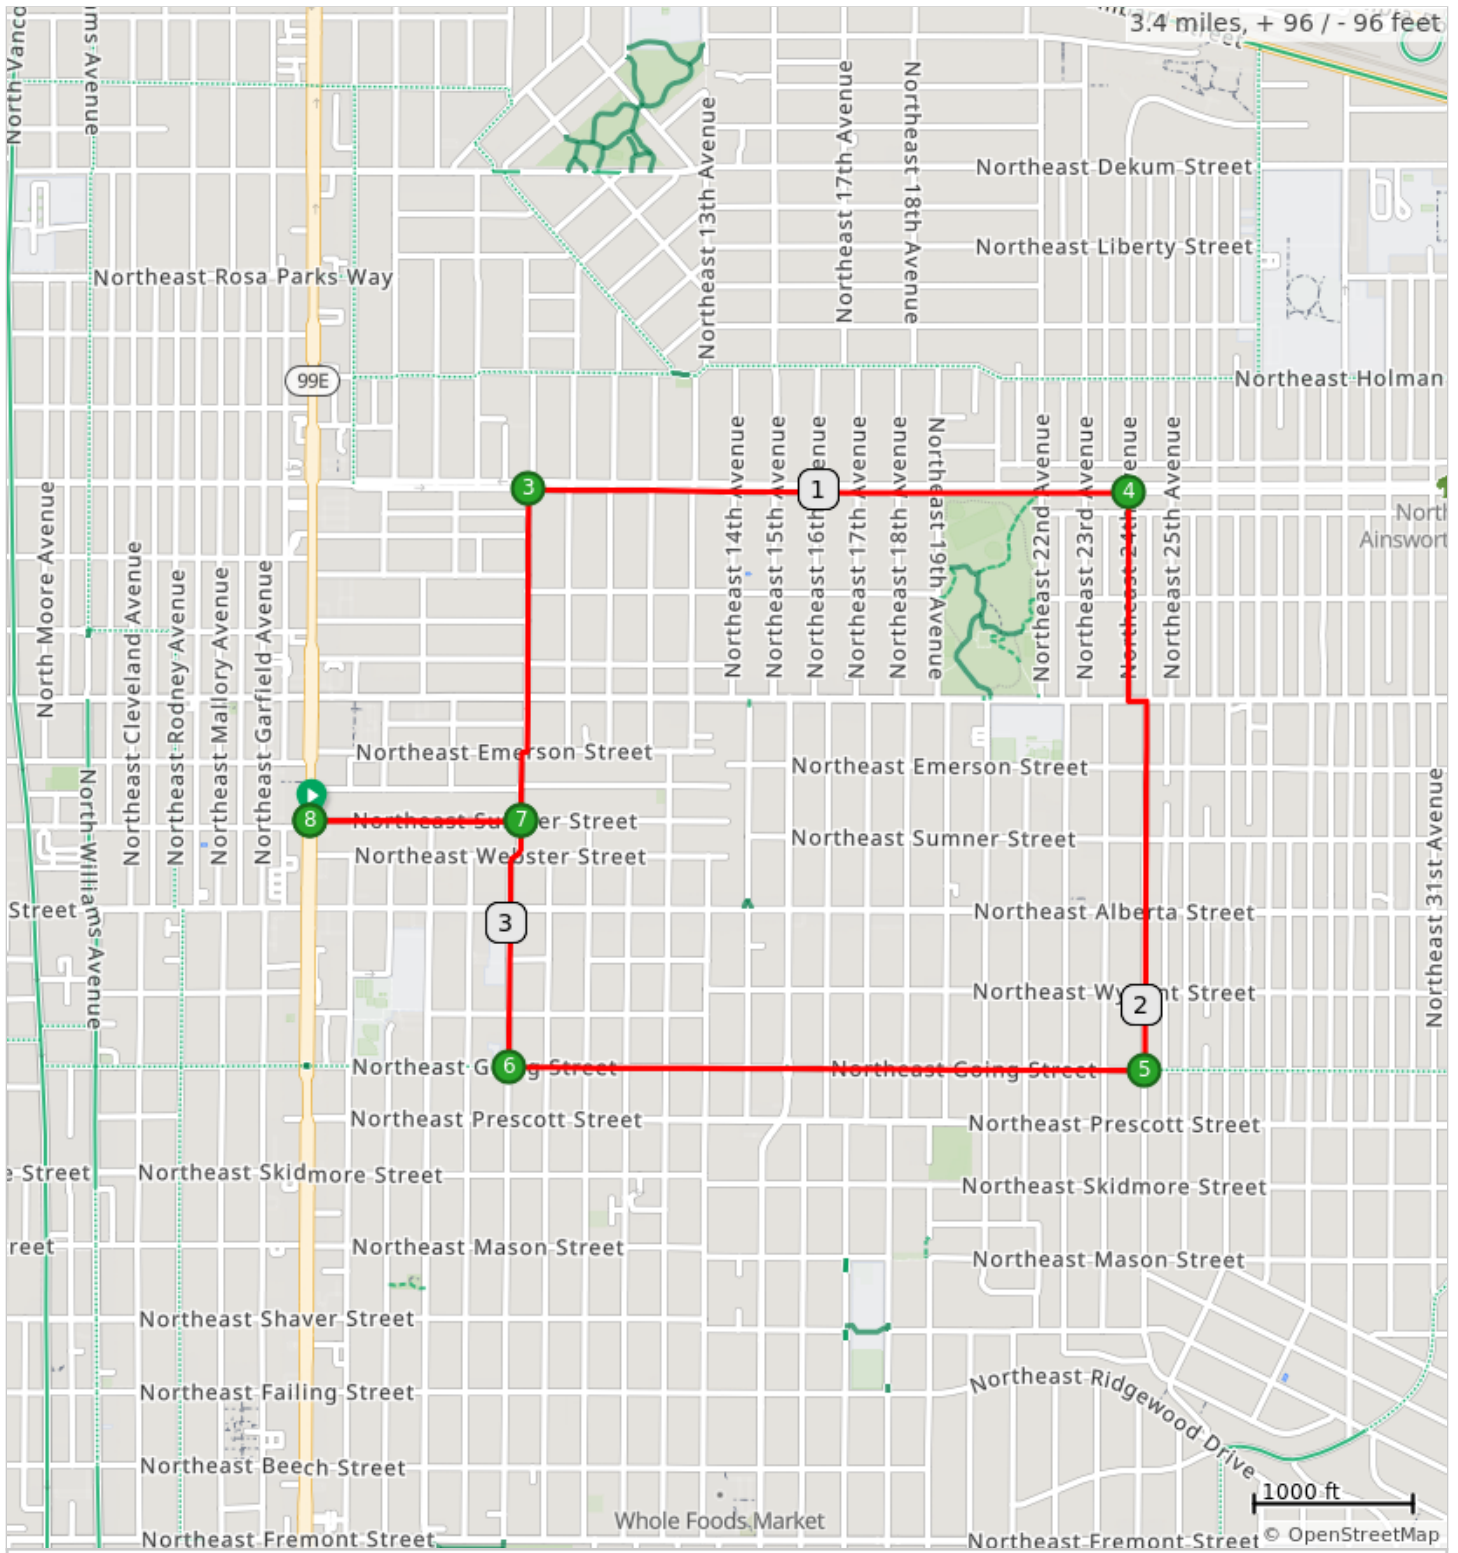

NoPo Old Town Brewing 5K

NoPo Old Town Brewing 5K

Num	Dist	Prev	Type	Note	Next
1.	0.0	0.0	📍	Start of route	0.3
2.	0.3	0.3	←	L onto Northeast 9th Avenue	0.4
3.	0.7	0.4	→	R onto Northeast Ainsworth Street	0.7
4.	1.4	0.7	→	R onto Northeast 24th Avenue	0.7
5.	2.1	0.7	→	R onto Northeast Going Street	0.8
6.	2.8	0.8	→	R onto Northeast 9th Avenue	0.3
7.	3.1	0.3	←	L onto Northeast Sumner Street	0.3
8.	3.4	0.3	📍	End of route	0.0

3.4 miles. +93/-92 feet