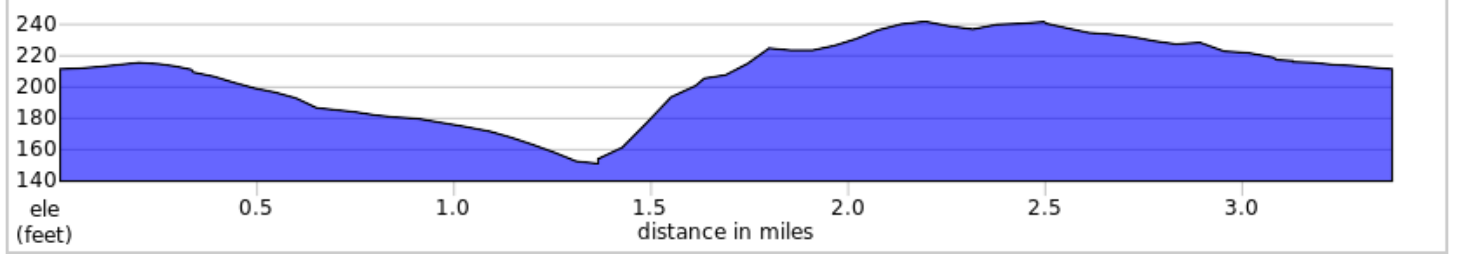

NoPo Old Town Brewing 5K

NoPo Old Town Brewing 5K

Num	Dist	Prev	Type	Note	Next
1.	0.0	0.0	📍	Start of route	0.3
2.	0.3	0.3	←	L onto Northeast 9th Avenue	0.4
3.	0.7	0.4	→	R onto Northeast Ainsworth Street	0.7
4.	1.4	0.7	→	R onto Northeast 24th Avenue	0.7
5.	2.1	0.7	→	R onto Northeast Going Street	0.8
6.	2.8	0.8	→	R onto Northeast 9th Avenue	0.3
7.	3.1	0.3	←	L onto Northeast Sumner Street	0.3
8.	3.4	0.3	📍	End of route	0.0

3.4 miles. +93/-92 feet