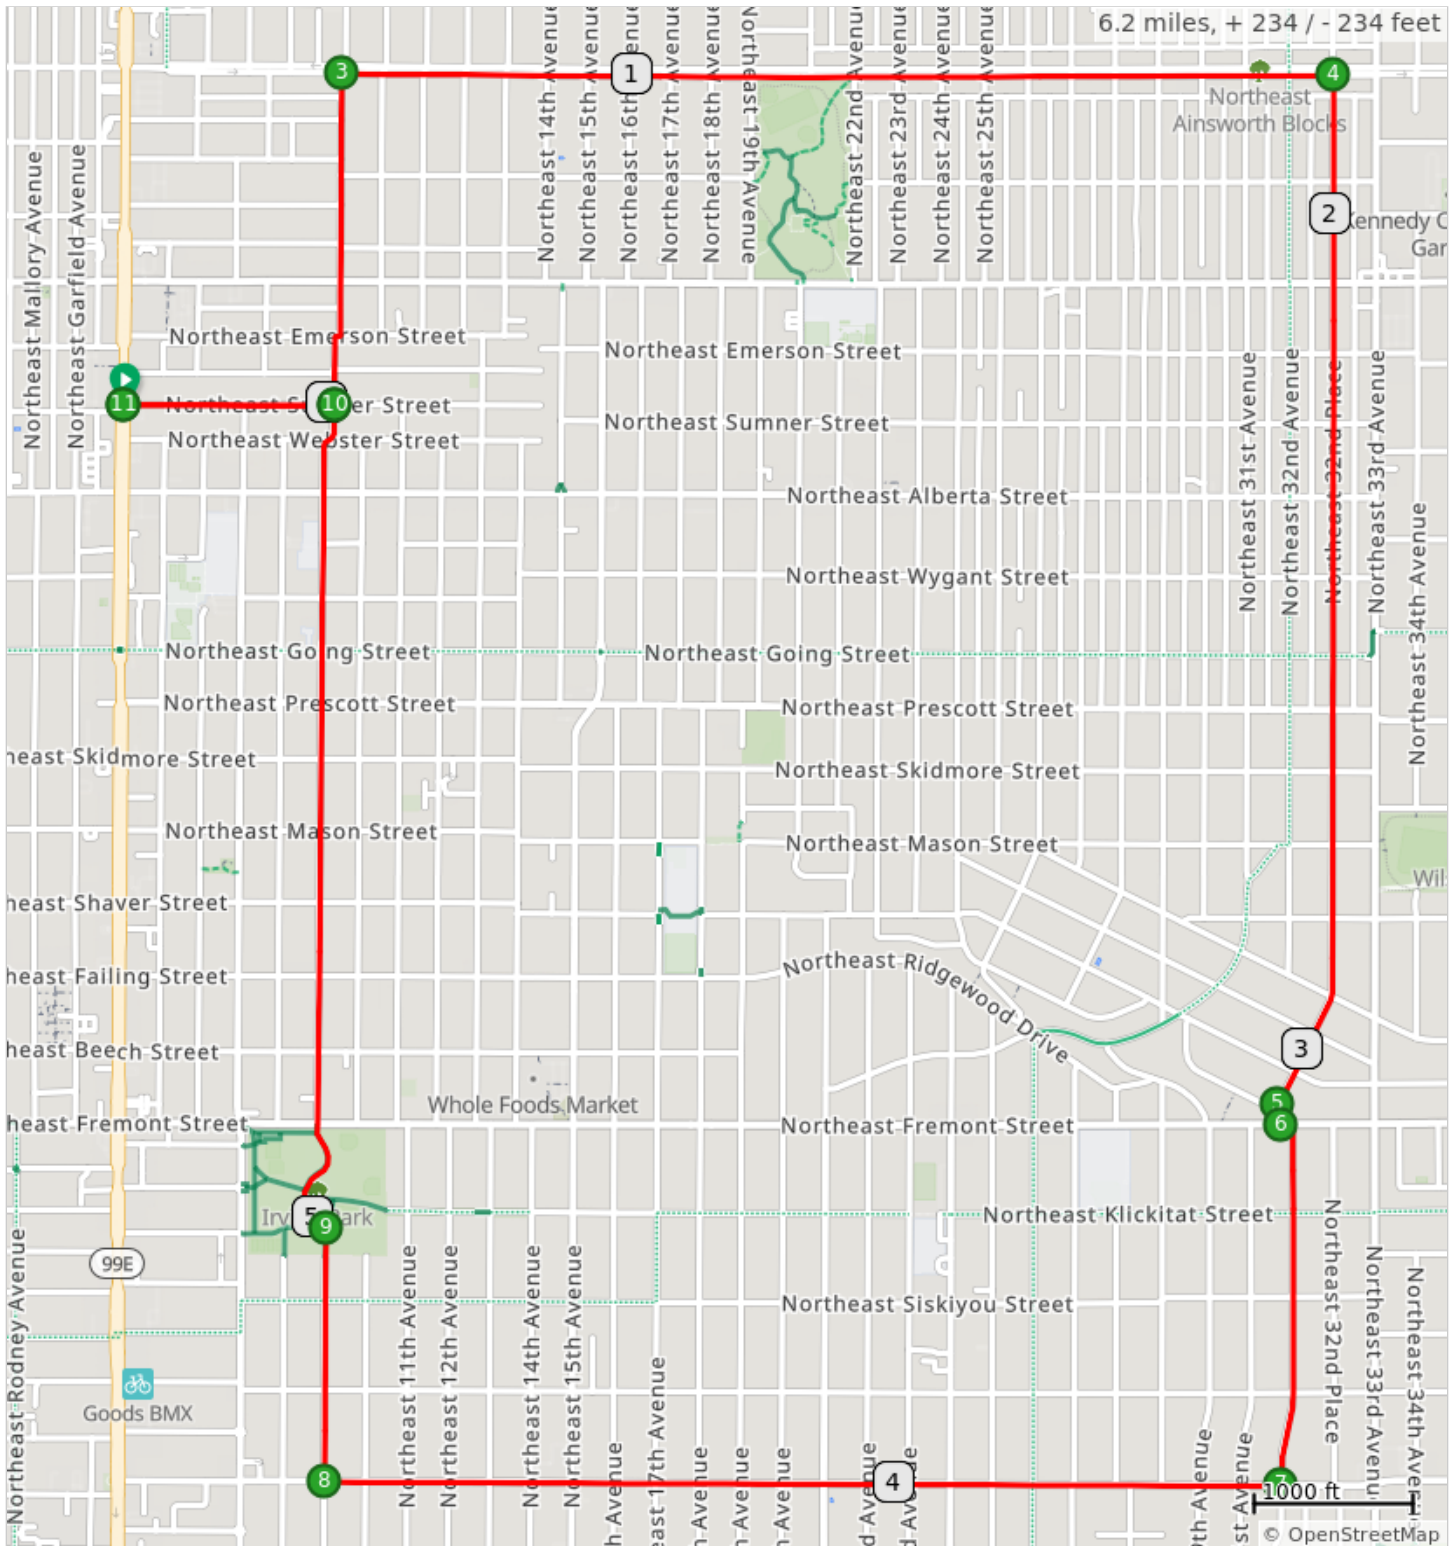

NoPo Old Town Brewing 10K

6.2 miles, + 234 / - 234 feet

NoPo Old Town Brewing 10K

Num	Dist	Prev	Type	Note	Next
1.	0.0	0.0	📍	Start of route	0.3
2.	0.3	0.3	←	L onto Northeast 9th Avenue	0.4
3.	0.7	0.4	→	R onto Northeast Ainsworth Street	1.2
4.	1.8	1.2	→	R onto Northeast 32nd Place	1.2
5.	3.1	1.2	←	L down the stairs	0.0
6.	3.1	0.0	↑	Cross Northeast Fremont Street onto Northeast 32nd Avenue	0.4
7.	3.5	0.4	→	R onto Northeast Knott Street	1.1
8.	4.7	1.1	→	R onto Northeast 9th Avenue	0.3
9.	5.0	0.3	↑	Straight through Irving Park continuing onto Northeast 9th Avenue	1.0
10.	6.0	1.0	←	L onto Northeast Sumner Street	0.3
11.	6.2	0.3	📍	End of route	0.0

6.2 miles. +238/-237 feet