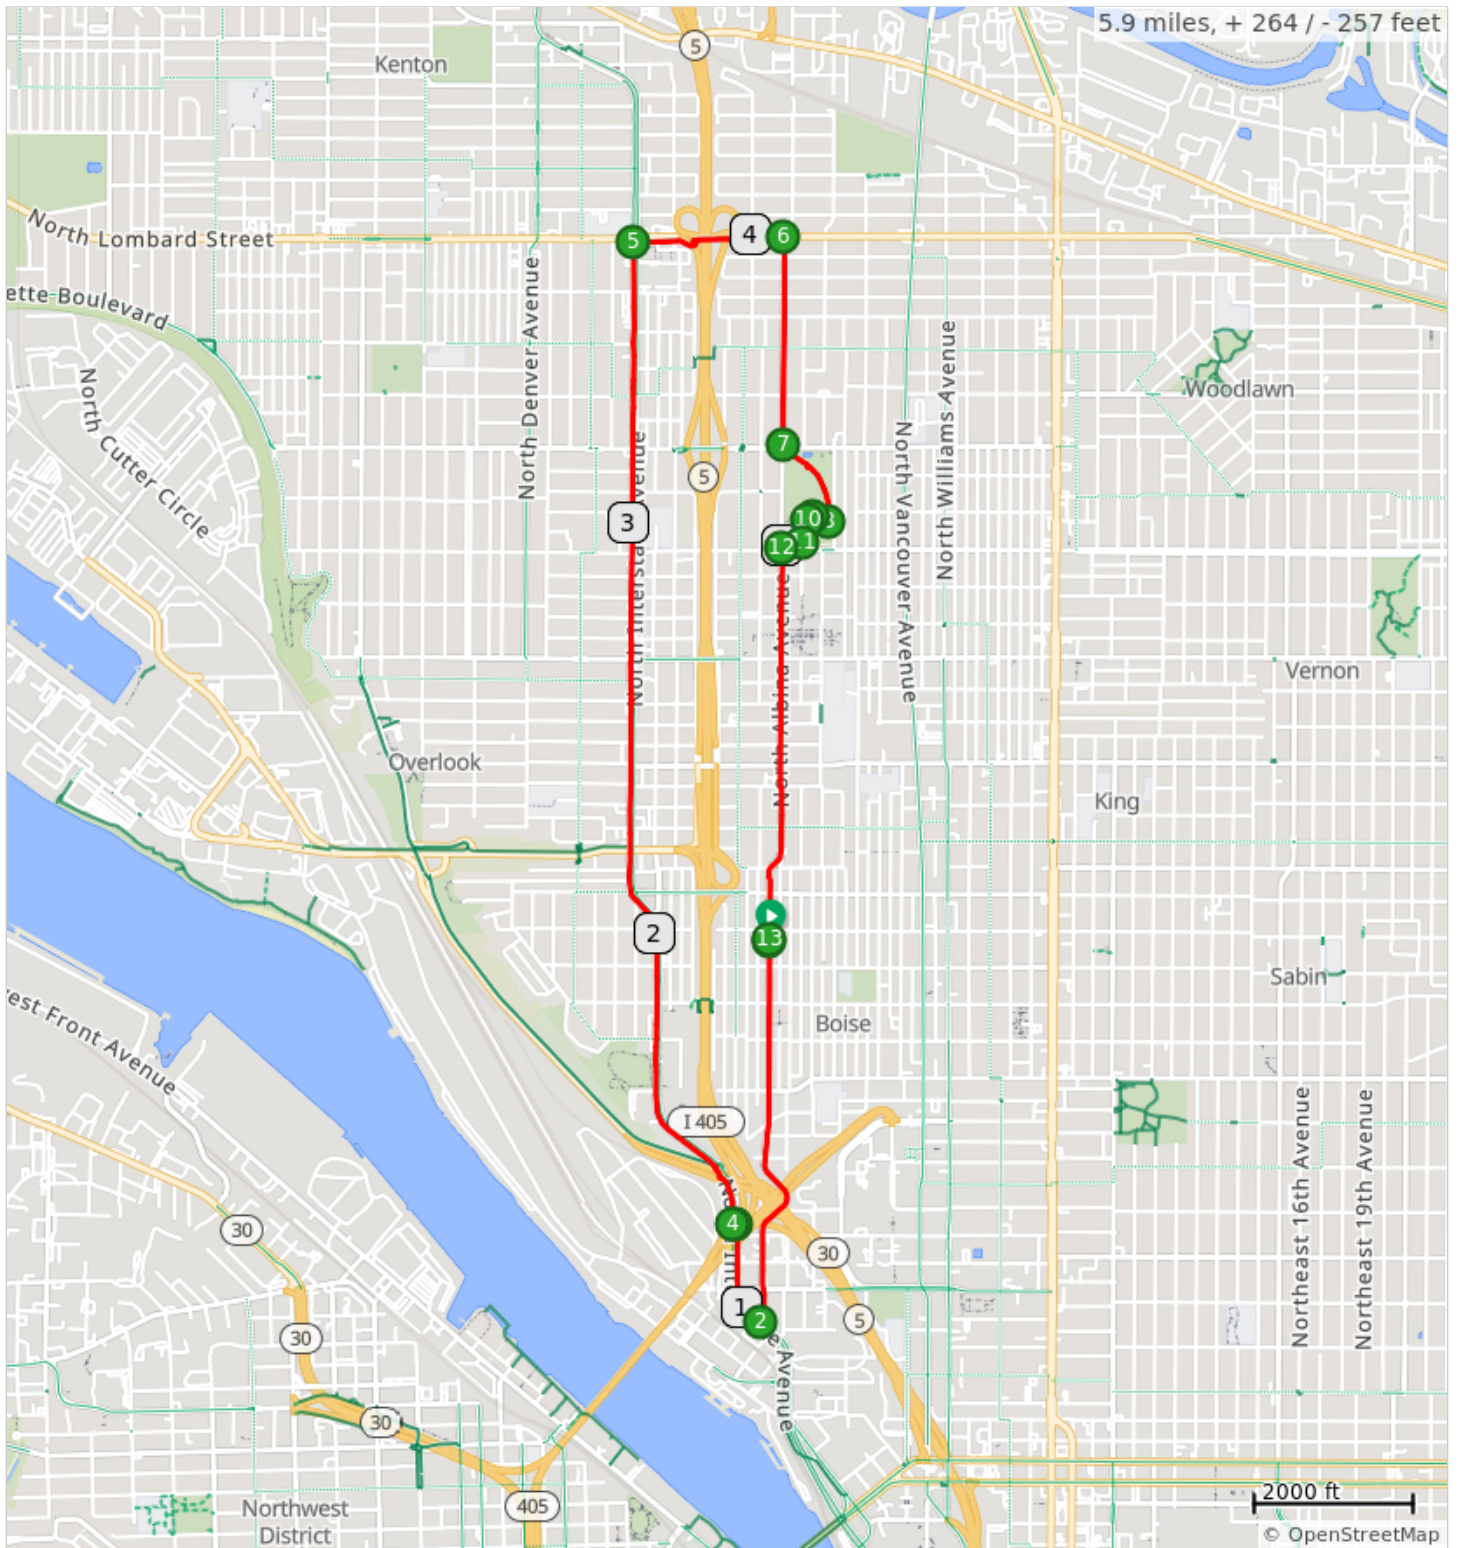

NoPo All Rights 10K

NoPo All Rights 10K

Num	Dist	Prev	Type	Note	Next
1.	0.0	0.0	📍	Start of route	1.0
2.	1.0	1.0	➔	R onto North Interstate Avenue	0.3
3.	1.2	0.3	➜	L across railroad tracks	0.0
4.	1.2	0.0	➔	R onto North Interstate Avenue	2.4
5.	3.7	2.4	➔	R onto North Lombard Street	0.4
6.	4.1	0.4	➔	R onto North Albina Avenue	0.5
7.	4.6	0.5	ⓘ	Cross street into Peninsula Park	0.2
8.	4.8	0.2	➤	Sharp R towards gazebo	0.0
9.	4.9	0.0	➜	L towards fountain	0.0
10.	4.9	0.0	↑	Through the rose garden	0.1
11.	5.0	0.1	➔	R onto path	0.1
12.	5.0	0.1	➜	L onto North Albina Avenue	0.9
13.	5.9	0.9	📍	End of route	0.0

5.9 miles. +266/-244 feet