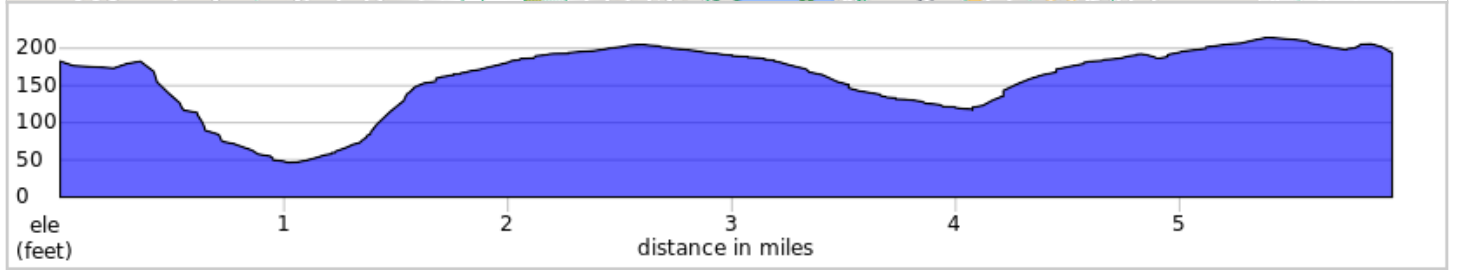

NoPo All Rights 10K

NoPo All Rights 10K

Num	Dist	Prev	Type	Note	Next
1.	0.0	0.0	📍	Start of route	1.0
2.	1.0	1.0	➔	R onto North Interstate Avenue	0.3
3.	1.2	0.3	➜	L across railroad tracks	0.0
4.	1.2	0.0	➔	R onto North Interstate Avenue	2.4
5.	3.7	2.4	➔	R onto North Lombard Street	0.4
6.	4.1	0.4	➔	R onto North Albina Avenue	0.5
7.	4.6	0.5	ⓘ	Cross street into Peninsula Park	0.2
8.	4.8	0.2	➤	Sharp R towards gazebo	0.0
9.	4.9	0.0	➜	L towards fountain	0.0
10.	4.9	0.0	↑	Through the rose garden	0.1
11.	5.0	0.1	➔	R onto path	0.1
12.	5.0	0.1	➜	L onto North Albina Avenue	0.9
13.	5.9	0.9	📍	End of route	0.0

5.9 miles. +266/-244 feet