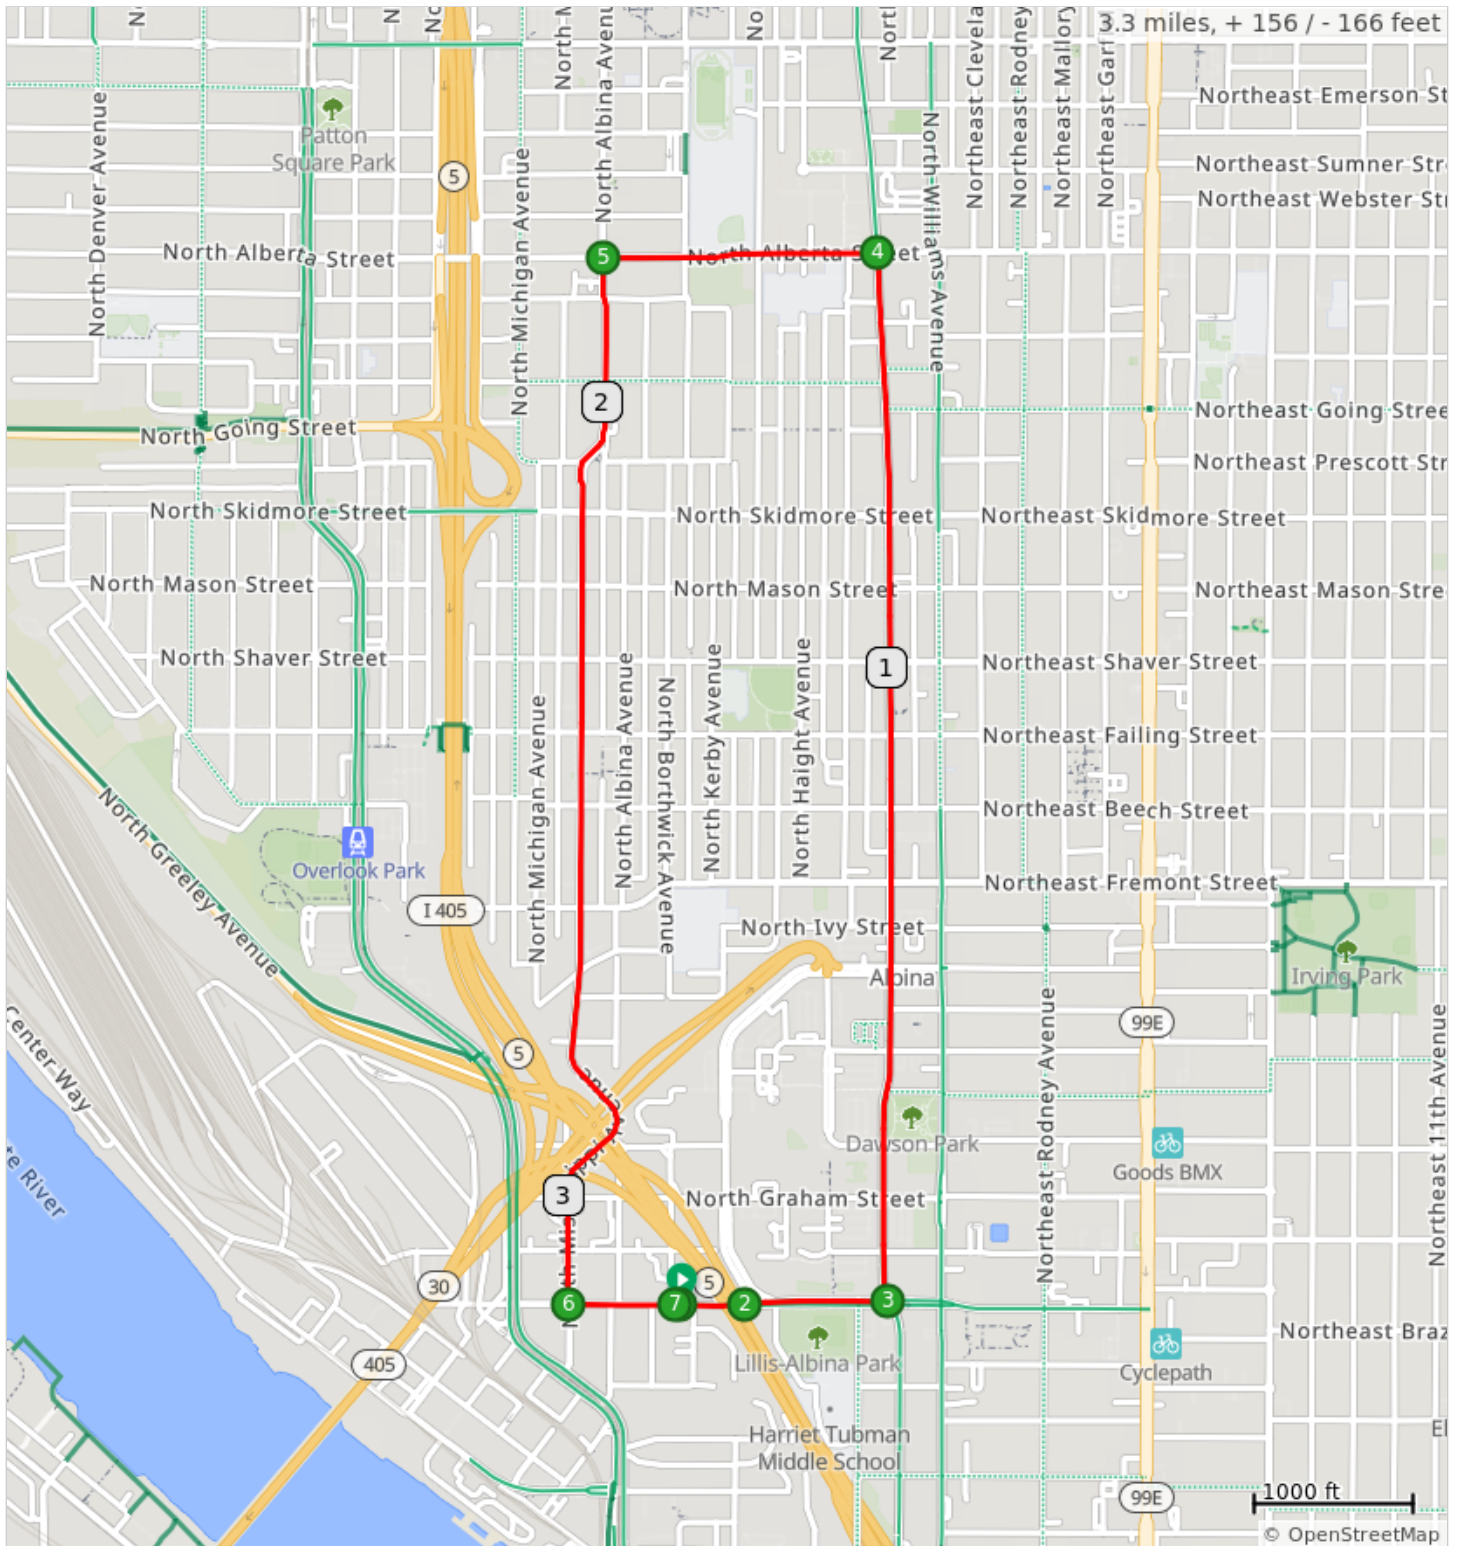

# NoPo All Lefts 5K

## NoPo All Lefts 5K

Num	Dist	Prev	Type	Note	Next
1.	0.0	0.0		Start of route	0.1
2.	0.1	0.1		Keep L onto North Russell Street	0.2
3.	0.2	0.2		Sharp L onto North Vancouver Avenue	1.2
4.	1.5	1.2		L onto North Alberta Street	0.3
5.	1.8	0.3		L onto North Albina Avenue	1.3
6.	3.1	1.3		L onto North Russell Street	0.1
7.	3.3	0.1		End of route	0.0

3.3 miles. +128/-165 feet