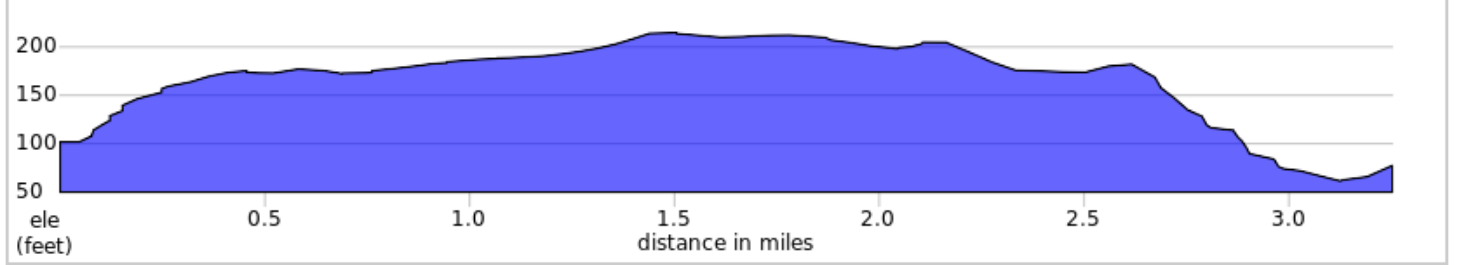

# NoPo All Lefts 5K

## NoPo All Lefts 5K

Num	Dist	Prev	Type	Note	Next
1.	0.0	0.0		Start of route	0.1
2.	0.1	0.1		Keep L onto North Russell Street	0.2
3.	0.2	0.2		Sharp L onto North Vancouver Avenue	1.2
4.	1.5	1.2		L onto North Alberta Street	0.3
5.	1.8	0.3		L onto North Albina Avenue	1.3
6.	3.1	1.3		L onto North Russell Street	0.1
7.	3.3	0.1		End of route	0.0

3.3 miles. +128/-165 feet