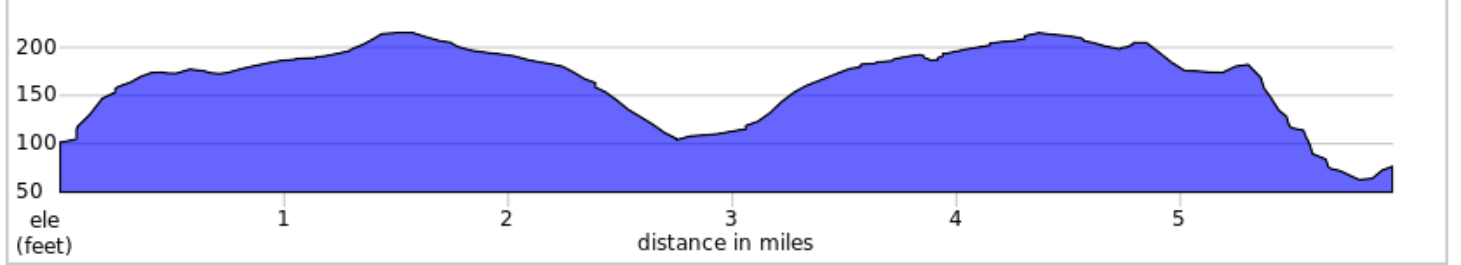

NoPo All Lefts 10K

NoPo All Lefts 10K

Num	Dist	Prev	Type	Note	Next
1.	0.0	0.0		Start of route	0.1
2.	0.1	0.1		Keep L onto North Russell Street	0.2
3.	0.2	0.2		Sharp L onto North Vancouver Avenue	2.5
4.	2.8	2.5		L onto North Lombard Street	0.3
5.	3.1	0.3		L onto North Albina Avenue	0.5
6.	3.6	0.5		L into Peninsula Park	0.2
7.	3.8	0.2		Sharp R towards gazebo	0.0
8.	3.8	0.0		L towards fountain	0.0
9.	3.9	0.0		Through the rose garden	0.1
10.	3.9	0.1		R onto path	0.1
11.	4.0	0.1		L onto North Albina Avenue	1.8
12.	5.8	1.8		L onto North Russell Street	0.1
13.	5.9	0.1		End of route	0.0

5.9 miles. +247/-274 feet