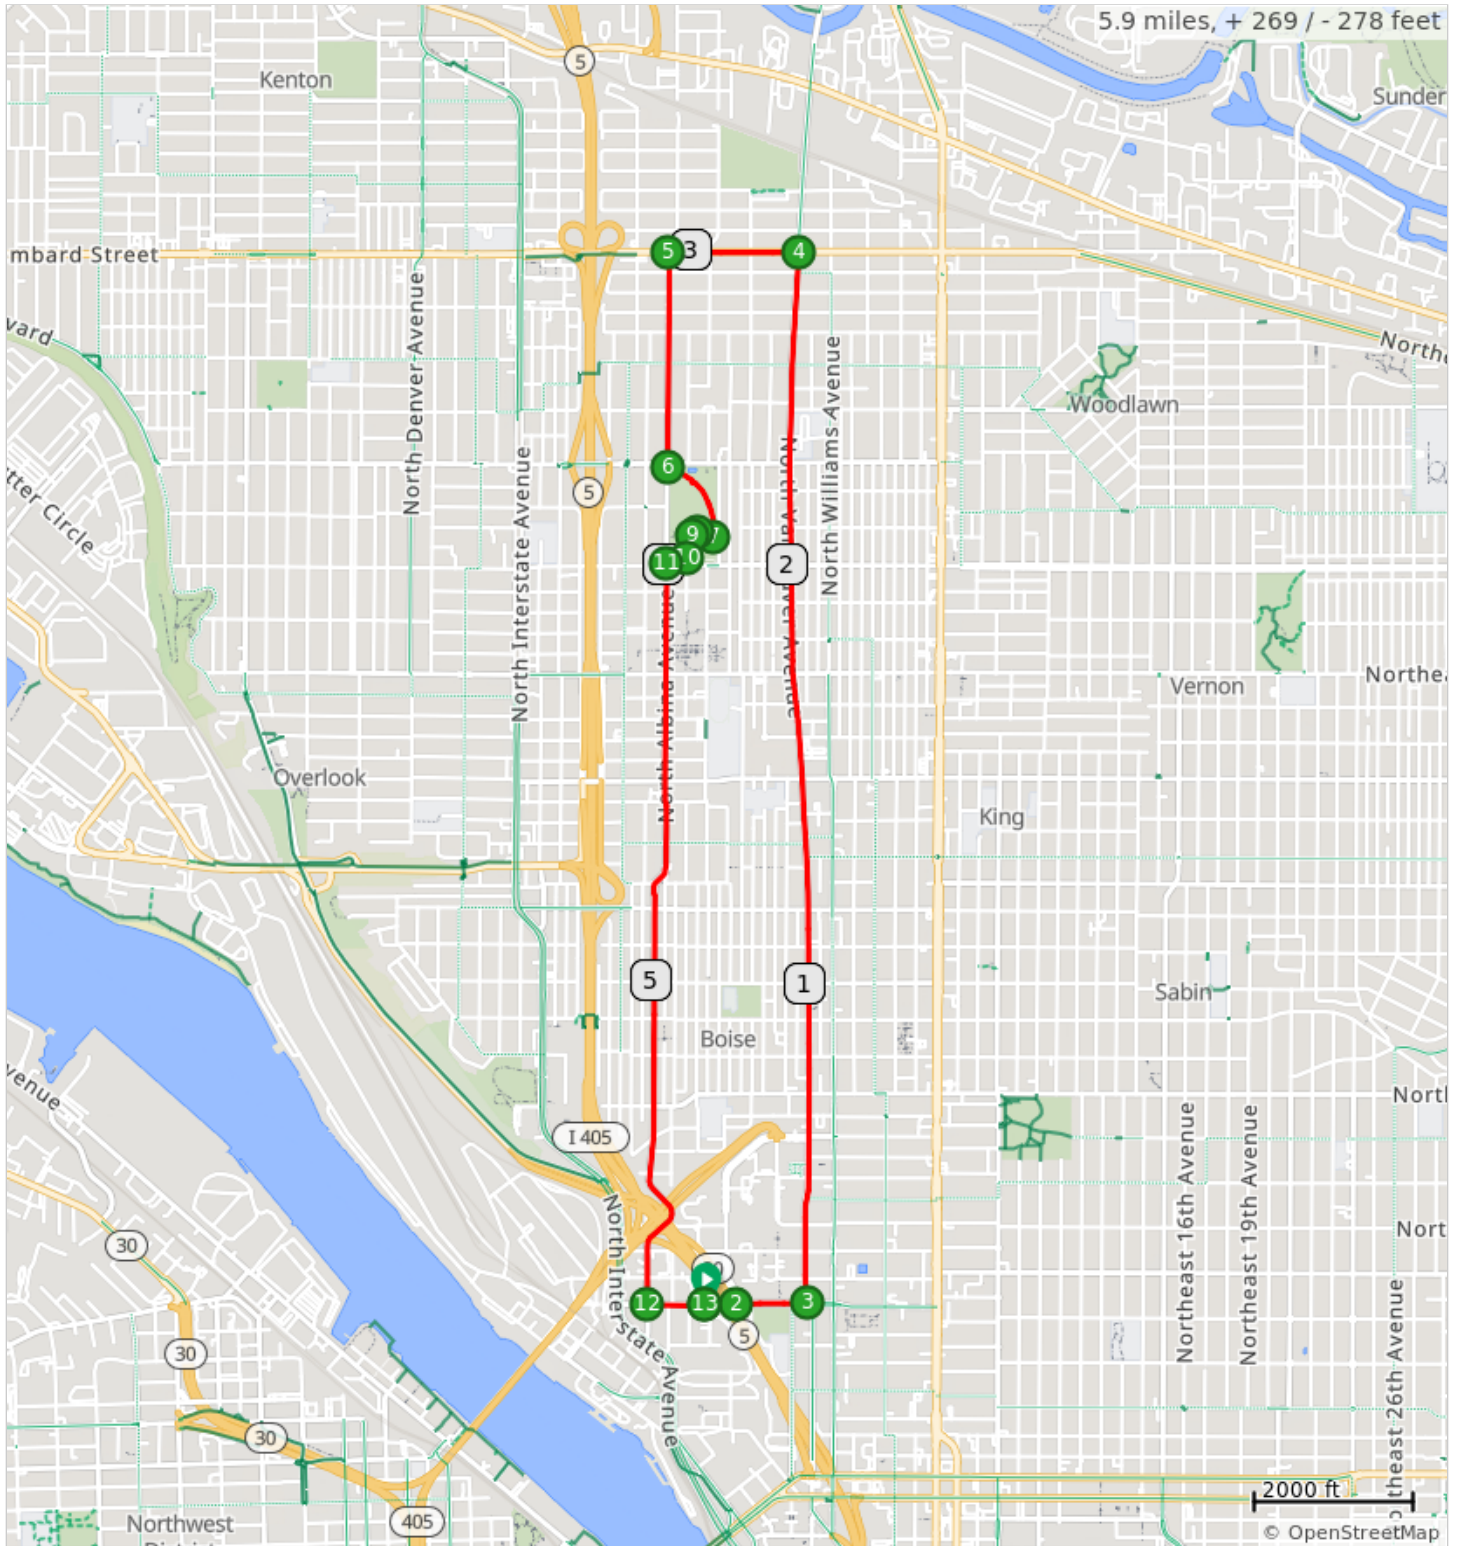

NoPo All Lefts 10K

NoPo All Lefts 10K

Num	Dist	Prev	Type	Note	Next
1.	0.0	0.0		Start of route	0.1
2.	0.1	0.1		Keep L onto North Russell Street	0.2
3.	0.2	0.2		Sharp L onto North Vancouver Avenue	2.5
4.	2.8	2.5		L onto North Lombard Street	0.3
5.	3.1	0.3		L onto North Albina Avenue	0.5
6.	3.6	0.5		L into Peninsula Park	0.2
7.	3.8	0.2		Sharp R towards gazebo	0.0
8.	3.8	0.0		L towards fountain	0.0
9.	3.9	0.0		Through the rose garden	0.1
10.	3.9	0.1		R onto path	0.1
11.	4.0	0.1		L onto North Albina Avenue	1.8
12.	5.8	1.8		L onto North Russell Street	0.1
13.	5.9	0.1		End of route	0.0

5.9 miles. +247/-274 feet